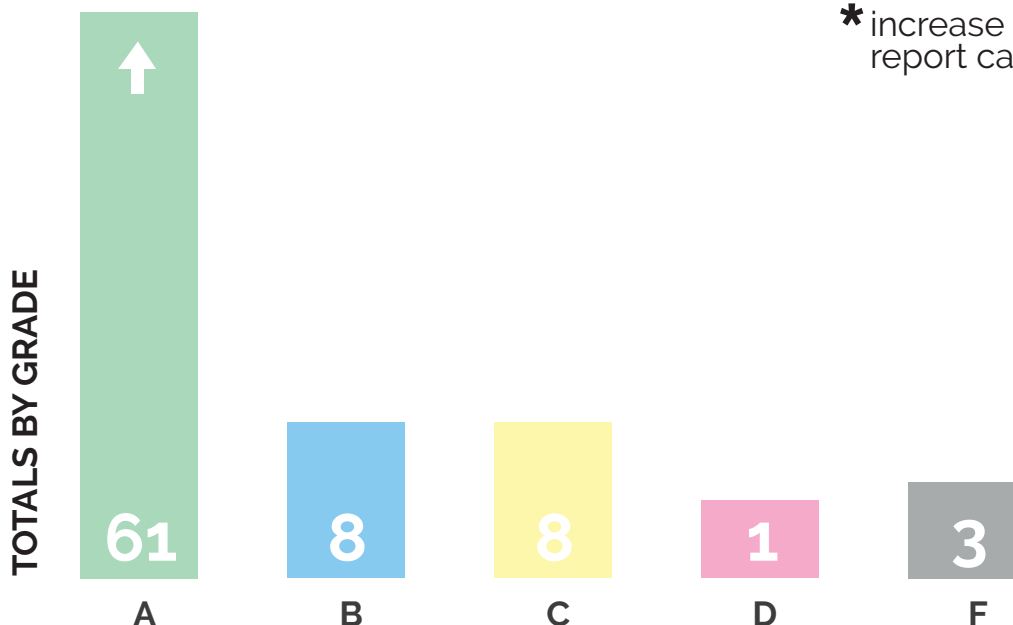

LA COUNTY SCHOOL DISTRICTS BY THE NUMBERS

GOAL: 100% of schools in compliance with the law through policy adoption and implementation.

2019 LA County Average Grade: A

* increase since our last report card in 2016

Report Card: LA County School Districts

(updated October 2019)

A's = 62 (76%) 2019 / 2016 = 8 / 2015 = 1
 B's = 7 (9%) 2019 / 2016 = 22 / 2015 = 12
 C's = 8 (10%) 2019 / 2016 = 23 / 2015 = 25
 D's = 3 (4%) 2019 / 2016 = 17 / 2015 = 21
 F's = 1 (1%) 2019 / 2016 = 11 / 2015 = 22